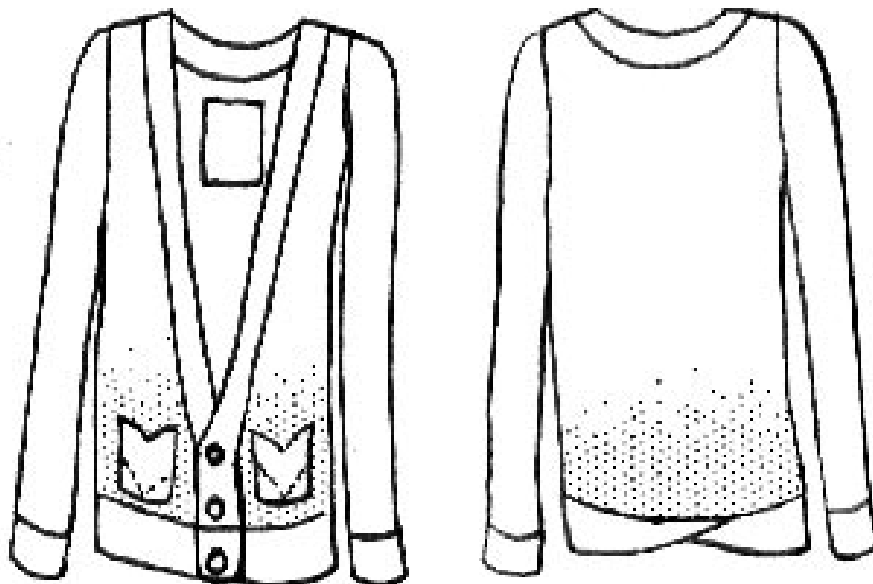

Wholesale. £30

K07-46.. Long Sleeve Clover Cardi
.1 Cream woven knit,
with cream colour clover embroidery

Wholesale. £35

.1 Black woven knit,
with black colour clover embroidery

Wholesale. £35

K07-47.. Double Breasted Crop Cardi