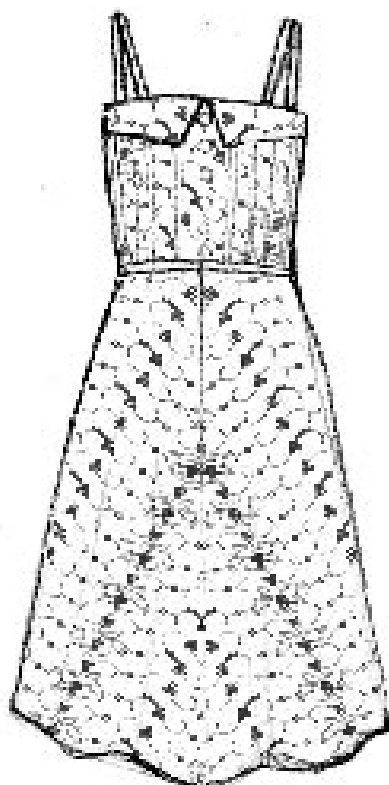

K07-61.. Alice Meets White Rabbit Lace Dress

*.1 Black cotton voile, Navy eyelet embroidery
Alice and White Rabbit*

Wholesale. £65

*.2 Cream cotton voile, Mint eyelet embroidery
Alice and White Rabbit*

Wholesale. £65