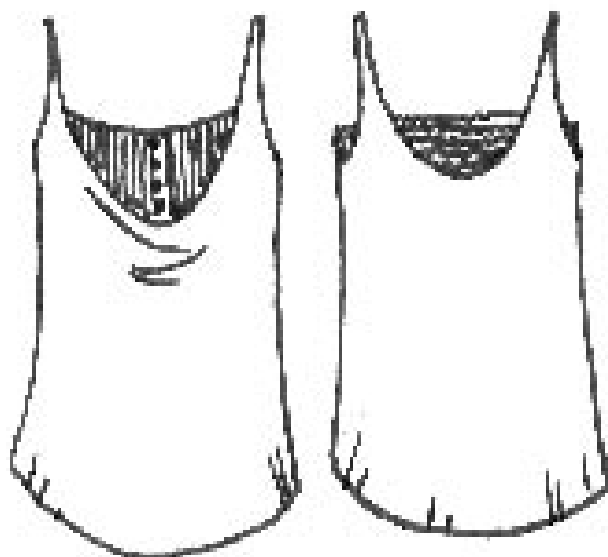

Wholesale. £32

K07-44... Inside Out top

*.1 Sky seersucker stripe cotton and gingham bodice,
Vest layer in white slub jersey Wholesale. £30*

*.2 Navy seersucker stripe cotton and gingham bodice,
Vest layer in navy slub jersey Wholesale. £30*