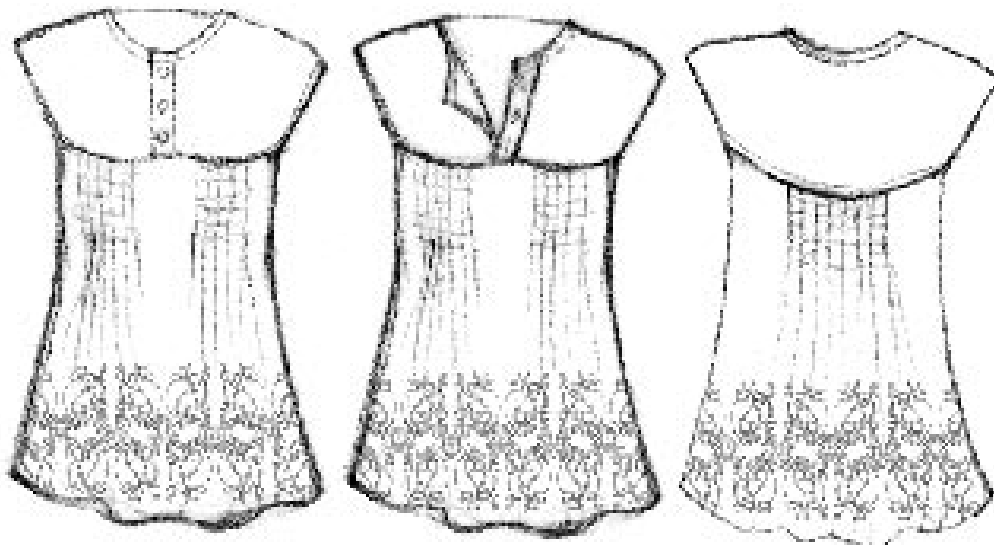

K07-49.. Queen of Hearts Smock Shirt

.1 Black cotton voile, with black queen of heart embroidered trim

Wholesale. £35

.2 Cream cotton voile, with cream queen of heart embroidered trim

Wholesale. £35