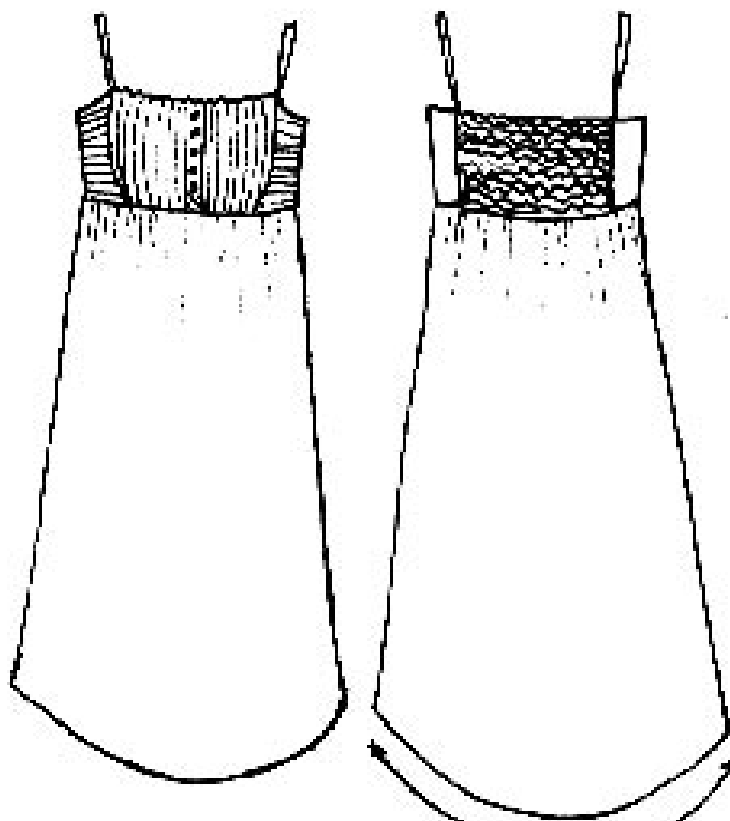

K07-43.. Cotton Tail Dress

.1 Sky seersucker stripe cotton and gingham bodice,

Skirt of dress in white slub jersey

Wholesale. £32

.2 Navy seersucker stripe cotton and gingham bodice,

Skirt of dress in navy slub jersey

Wholesale. £32