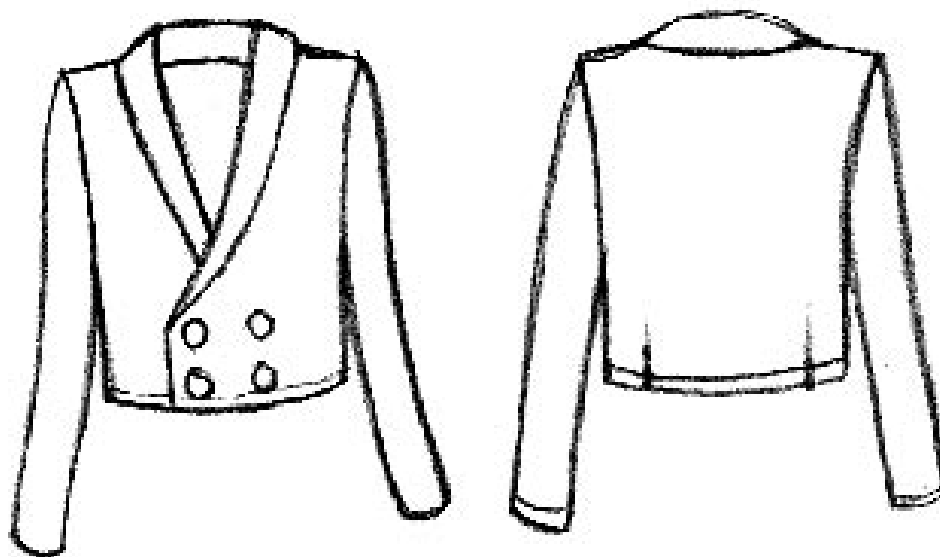

K07-47.. Double Breasted Crop Cardi

.1 Black woven knit,

Wholesale. £27

.2 Coral woven knit.

Wholesale. £27