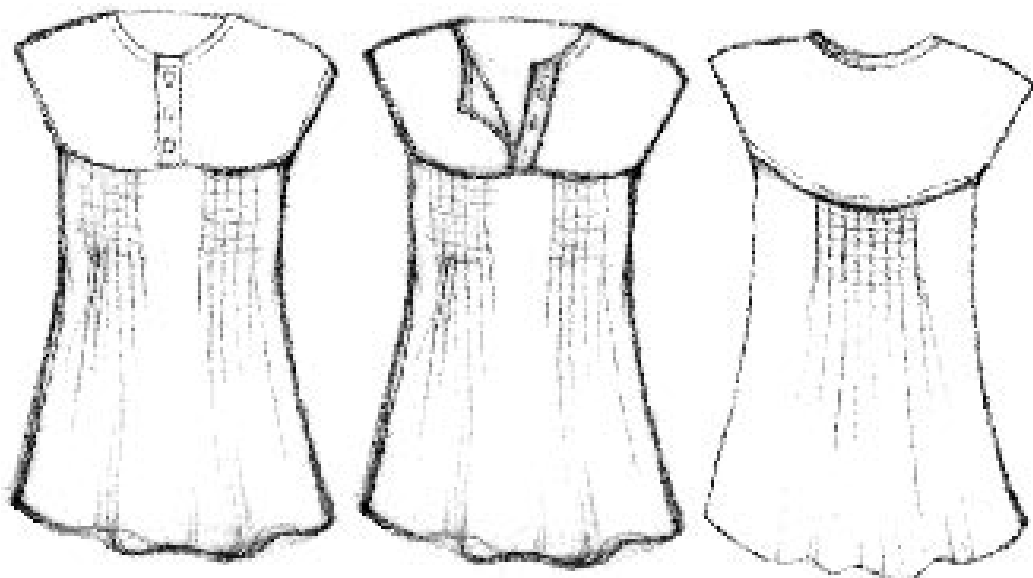

.2 White slub jersey

Wholesale. £23

K07-59.. Alice Meets White Rabbit Top

.1 Faded grey slub jersey with navy eyelet embroidery

Alice and White Rabbit

Wholesale. £25

.2 White slub jersey with mint eyelet embroidery