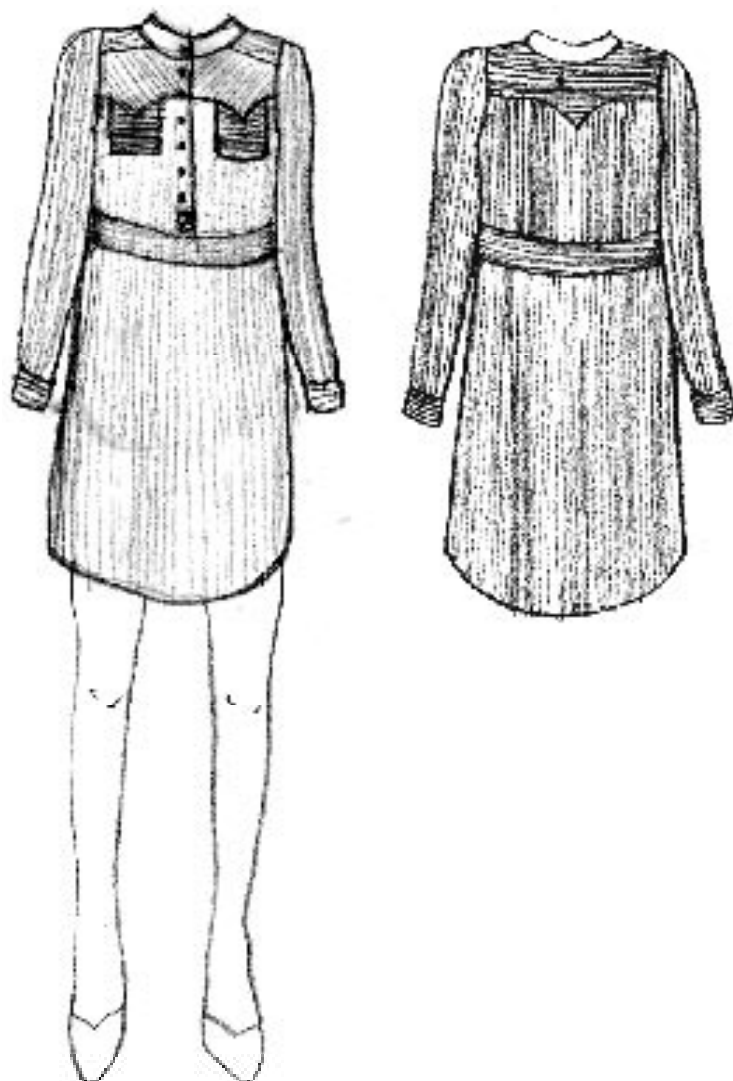

K07-40A... Bow tie belt/ headband

*.1 Navy seersucker stripe cotton
& navy gingham*

Wholesale. £12

*.2 Sky seersucker stripe cotton
& sky gingham*

Wholesale. £12