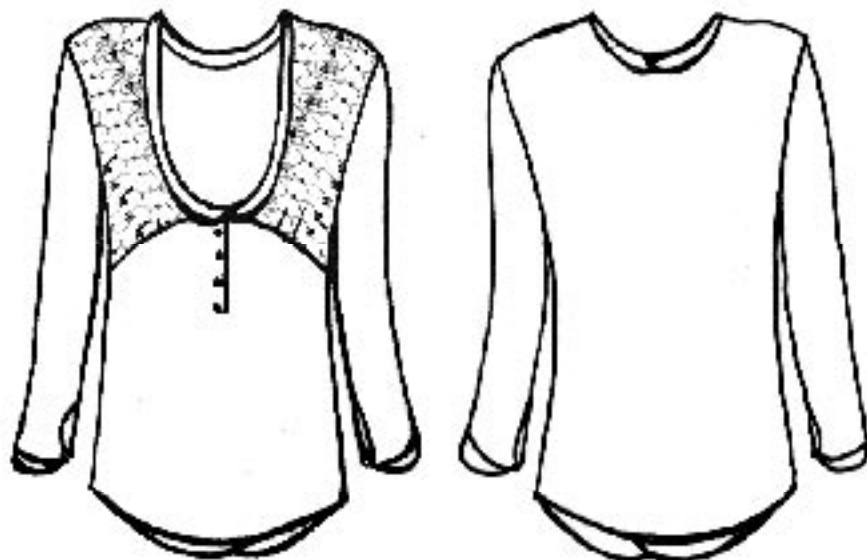

K07-59.. Alice Meets White Rabbit Top

.1 Faded grey slub jersey with navy eyelet embroidery

Alice and White Rabbit

Wholesale. £25

.2 White slub jersey with mint eyelet embroidery

Alice and White Rabbit

Wholesale. £25