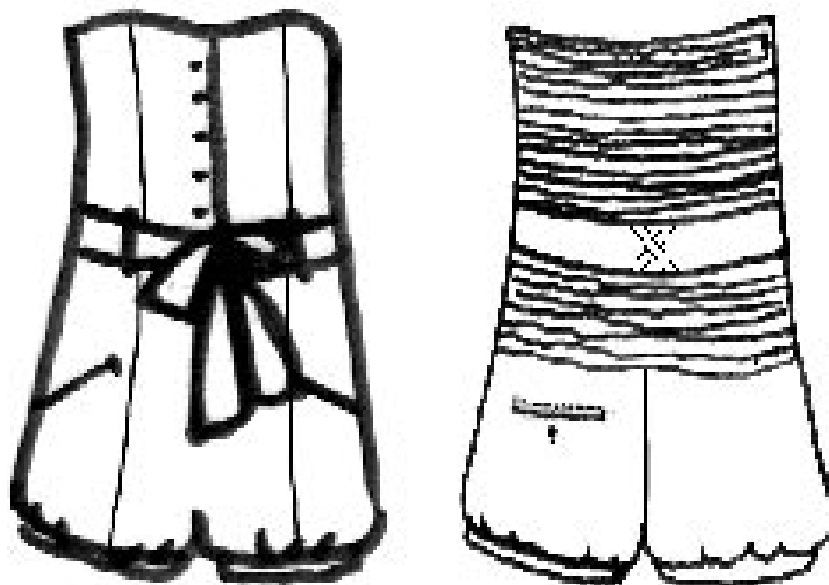

K07-57.. Mirrie Doll Playsuit

.1 Black textured cotton with black zig zag

Wholesale. £36

.3 Lemon textured cotton with black zig zag

Wholesale. £36