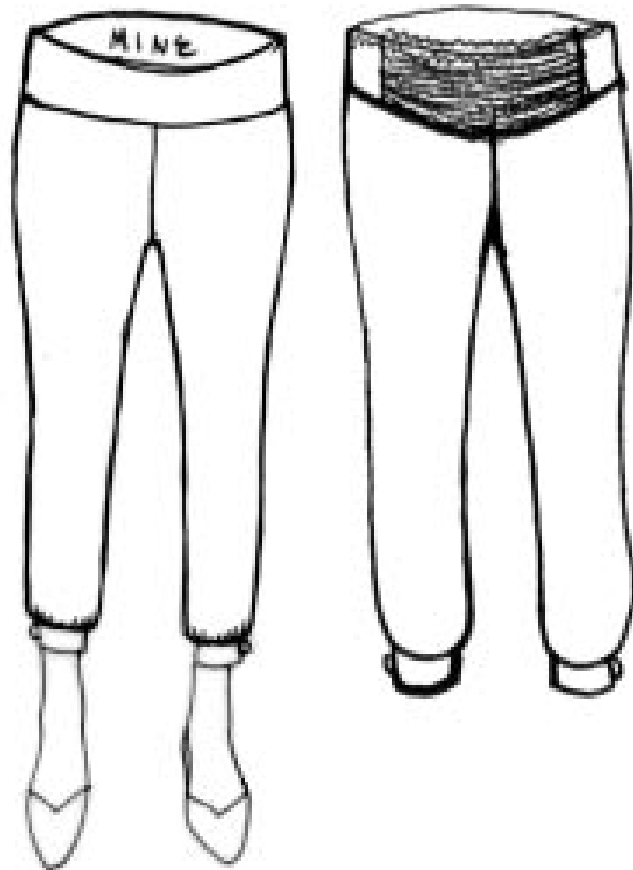

.3 Lemon textured cotton

Wholesale. £35

K07-54.. Pedal Pushers

.1 Grey ribbing

Wholesale. £20

.2 Black ribbing

Wholesale. £20

K07-55.. Zig Zag Shorts