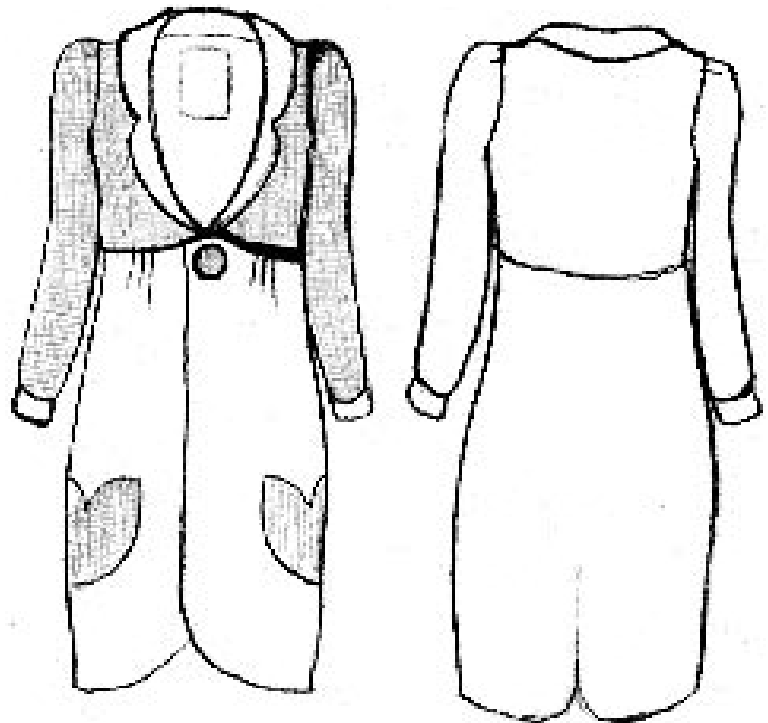

K07-53.. Tulip Coat

.1 Black textured cotton

.2 Grey textured cotton

.3 Lemon textured cotton

Wholesale. £55

K07-53B.. Short Story Jkt

.1 Black textured cotton

.2 Grey textured cotton

.3 Lemon textured cotton

Wholesale. £35