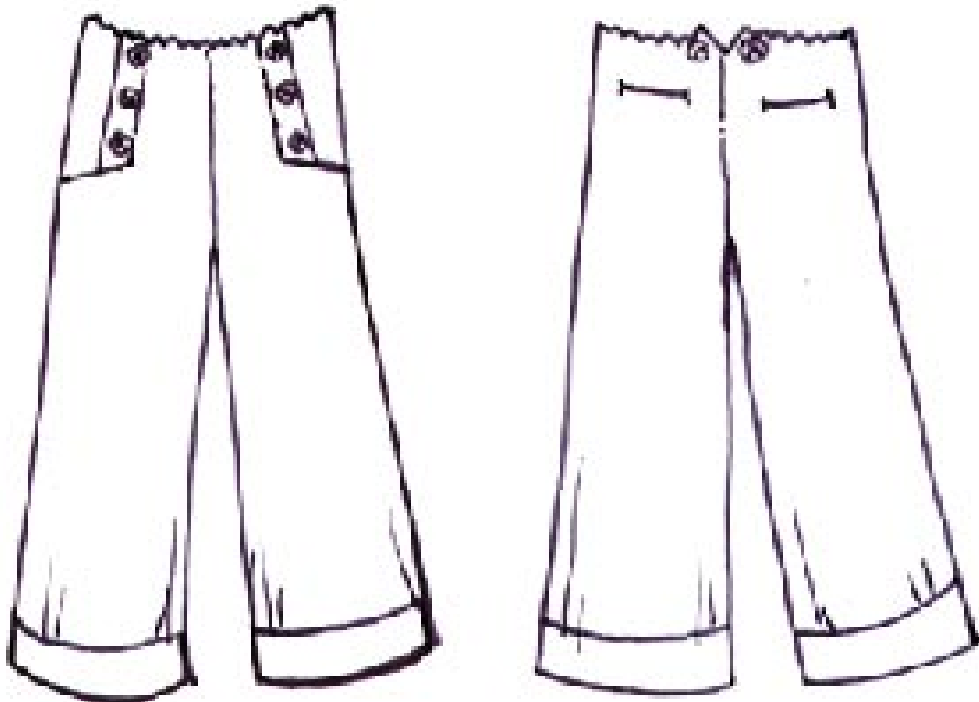

*.1 Black textured cotton with black zig zag, leather lining
and elasticated back.*

Wholesale. £12.50

K07-56.. Zig Zag Cullotes

*.1 Black textured cotton with black zig zag
Wholesale. £34*

*.2 Grey textured cotton with black zig zag
Wholesale. £34*