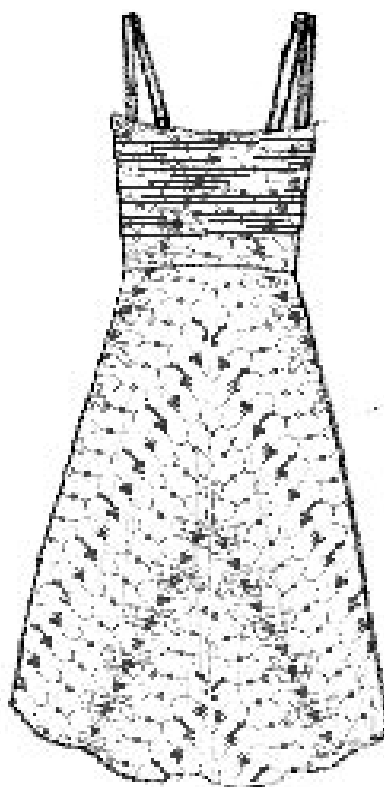

K07-61.. Alice Meets White Rabbit Lace Dress

*.1 Black cotton voile, Navy eyelet embroidery
Alice and White Rabbit*

Wholesale. £65

*.2 Cream cotton voile, Mint eyelet embroidery
Alice and White Rabbit*

Wholesale. £65