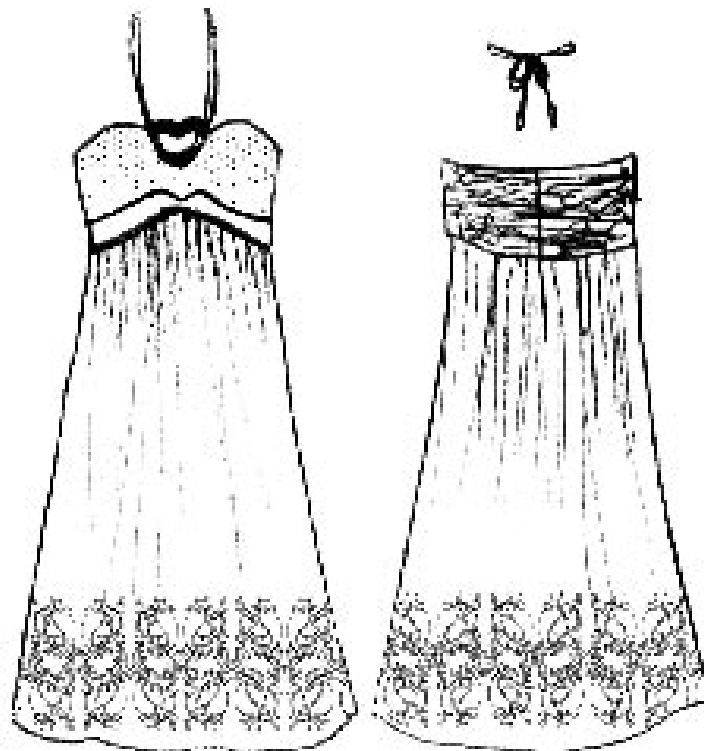

.2 Cream Cotton with pique, with black queen of heart embroidered trim and clover dot Wholesale. £50

K07-48A.. Zig Zag Heart Necklace

.1 Black and Cream rope trim with Black Zig Zag Heart

Wholesale. £9

K07-49.. Queen of Hearts Smock Shirt