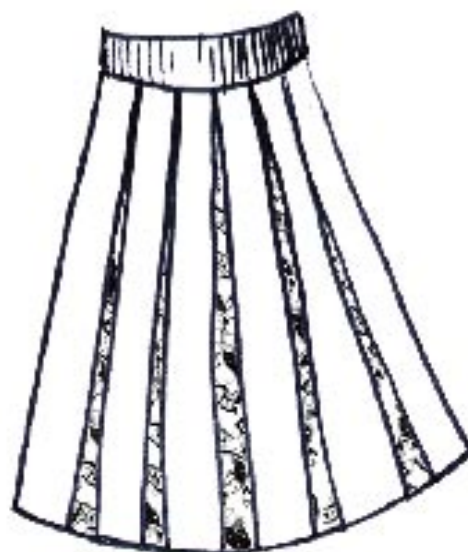

K07-36... Tea Party Skirt

.1 Silver stripe grey cotton, peach contrast pleats,

Navy, peach & silver Alice print

Wholesale. £32

.2 Texture stripe black cotton, cream contrast pleats,

Charcoal, sky & gold Alice print

Wholesale. £32