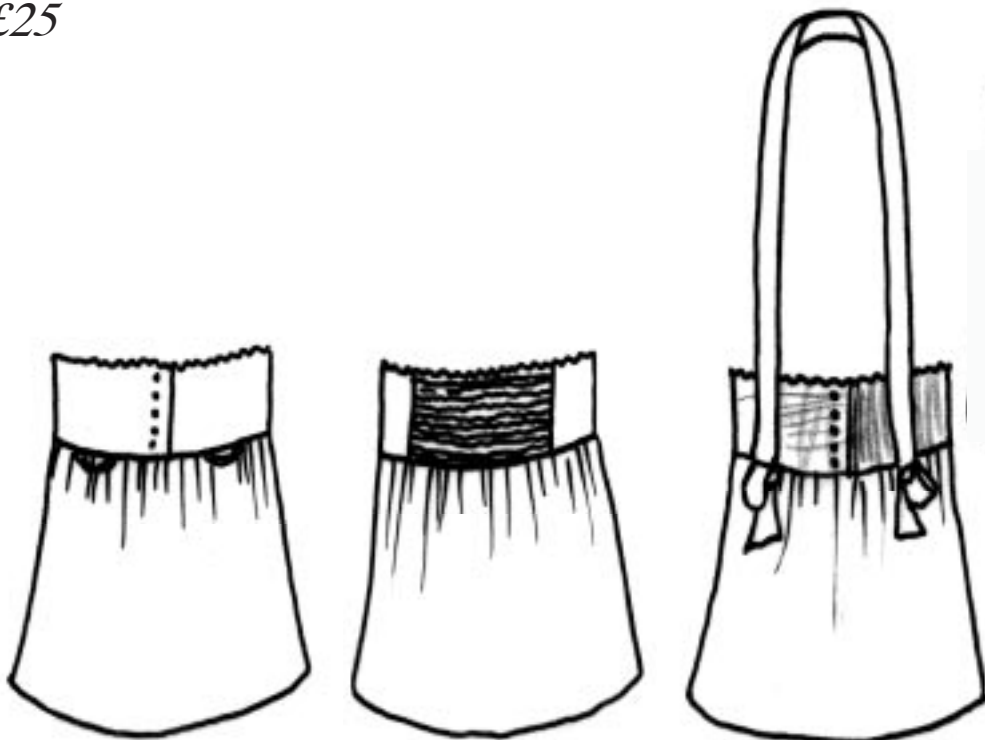

Alice and White Rabbit

Wholesale. £25

K07-60.. Push Me, Pull You Skirt

Diverse as strapless top, hi-waist or hipster skirt

*.1 Black pique dot cotton waistband with faded grey slub jersey skirt
Wholesale. £25*

*.2 Cream pique dot cotton waistband with white slub jersey skirt
Wholesale. £25*

K07-61.. Alice Meets White Rabbit Lace Dress

*.1 Black cotton voile, Navy eyelet embroidery
Alice and White Rabbit*

Wholesale. £65