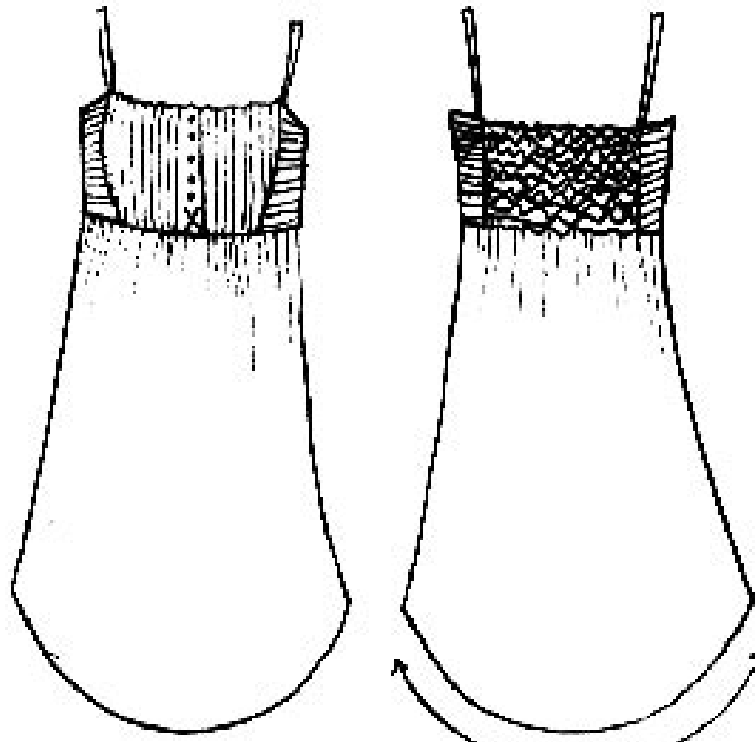

K07-42... Cotton Tail Smock (Short)

*.1 Sky seersucker stripe cotton and gingham bodice,
Skirt of dress in white slub jersey Wholesale. £30*

*.2 Navy seersucker stripe cotton and gingham bodice,
Skirt of dress in navy slub jersey Wholesale. £30*