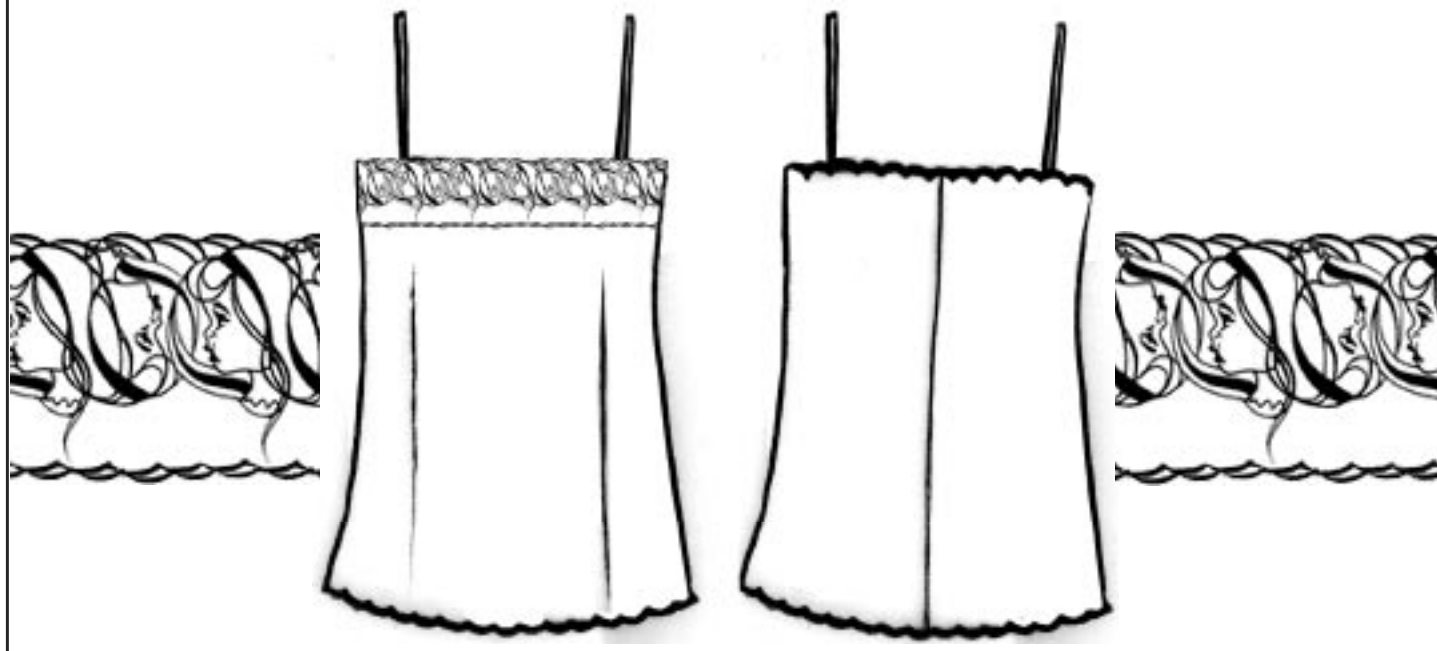

CHAPTER II

Through the Looking Glass Lace

K07-38... Alice Cami

*.1 Navy cotton with scalloped edge trim,
Alice embroidery in peach*

Wholesale. £26

*.2 Black cotton with scalloped edge trim,
Alice embroidery in cream*

Wholesale. £26